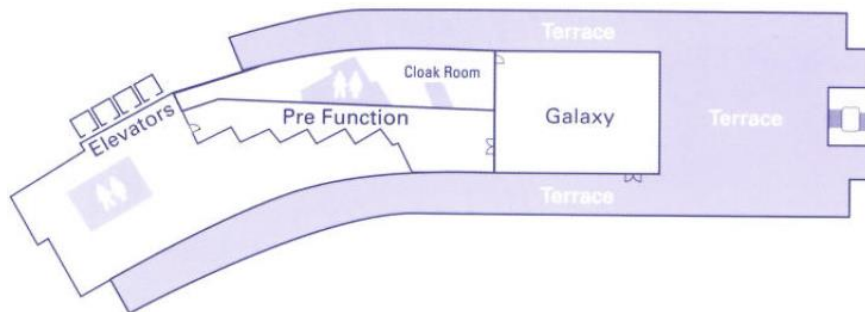

Guest Rooms

The highest number of Acropolis view rooms in the city

Suites

Business, Junior and Executive Suites

Suites

Presidential and Acropolis Suites

Executive Lounge

3 Executive Room floors, Executive Lounge on the 11th floor

Executive Lounge

Private check in – check out and complimentary buffet

Floor Plans

Meeting Rooms

CONVENTION LEVEL

MEZZANINE LEVEL

ROOF LEVEL

POOL LEVEL

Meeting Rooms

Terpsichore Pre-Function Area

Terpsichore

Pre-Function Area

Terpsichore

Pre-Function Area

Terpsichore ALL

Theatre (max capacity 1,100 people)

Erato ABC

Boardroom (max capacity 62 people)

Thalia

Banquet (max capacity 312 people)

Thalia 4

Theatre (max capacity 110 people)

Thalia Terrace

Hesperides