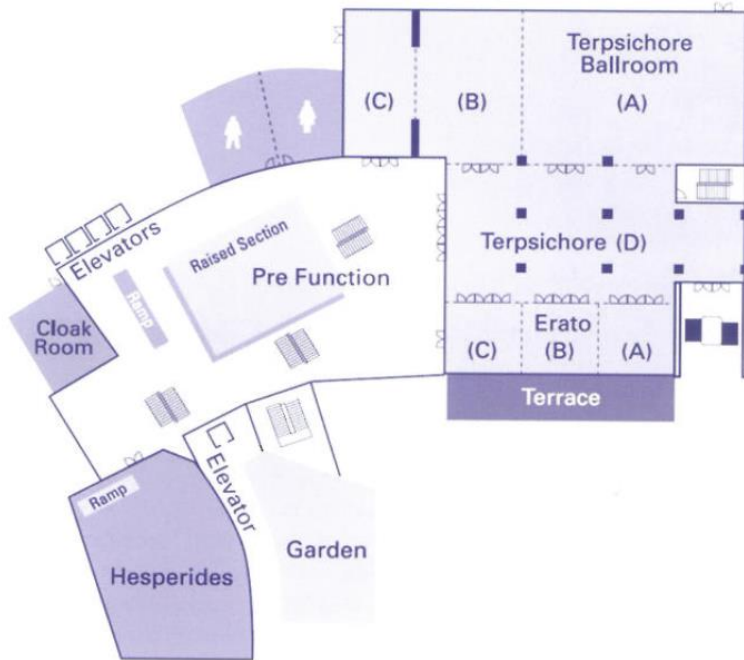

Executive Lounge

Private check in – check out and complimentary buffet

Floor Plans

Meeting Rooms

CONVENTION LEVEL

MEZZANINE LEVEL

ROOF LEVEL

POOL LEVEL

Meeting Rooms

Terpsichore Pre-Function Area

Terpsichore

Pre-Function Area

Terpsichore

Pre-Function Area

Terpsichore ALL

Theatre (max capacity 1,100 people)

Terpsichore D

Dinner Dance (max capacity 324 people)

Terpsichore D

Dinner Dance (max capacity 324 people)

Terpsichore ABC

Classroom (max capacity 400 people)

Terpsichore ABC

Classroom (max capacity 400 people)

Erato ABC

Boardroom (max capacity 62 people)

Thalia

Banquet (max capacity 312 people)

Thalia 4

Theatre (max capacity 110 people)

Thalia Terrace

Hesperides