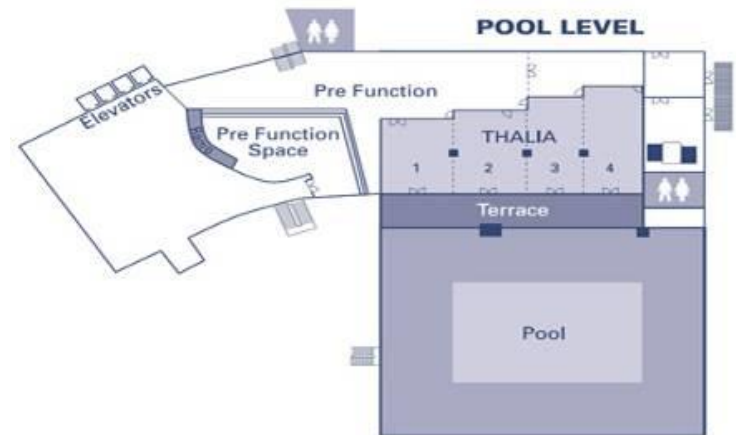

Guest Rooms

The highest number of Acropolis view rooms in the city

Suites

Business, Junior and Executive Suites

Suites

Presidential and Acropolis Suites

Executive Lounge

3 Executive Room floors, Executive Lounge on the 11th floor

Executive Lounge

Private check in – check out and complimentary buffet

Floor Plans

Meeting Rooms

CONVENTION LEVEL

MEZZANINE LEVEL

ROOF LEVEL

POOL LEVEL

Meeting Rooms

Terpsichore Pre-Function Area

Terpsichore

Pre-Function Area

Terpsichore

Pre-Function Area

Terpsichore ALL

Theatre (max capacity 1,100 people)

Erato ABC

Boardroom (max capacity 62 people)

Thalia

Banquet (max capacity 312 people)

Thalia 4

Theatre (max capacity 110 people)

Thalia Terrace

Hesperides